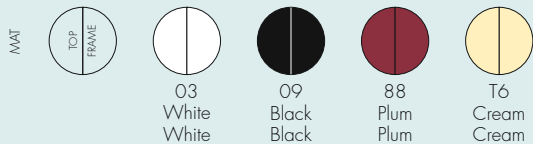

TOP

Mat painted polyurethane

4460	1	12.6	0.147	80X30X61
4463	1	12.6	0.147	80X30X61