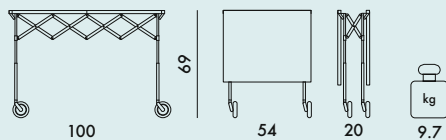

BATTISTA 1991

Design Antonio Citterio with Oliver Löw

4460

FRAME

Chrome-plated steel and polished aluminium feet

TOP

Painted or polyester coated polyurethane

4463

FRAME

Painted steel

TOP

Mat painted polyurethane

4460	1	12.6	0.147	80X30X61
4463	1	12.6	0.147	80X30X61