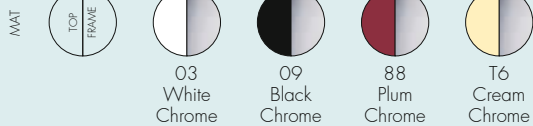

BATTISTA 1991

Design Antonio Citterio with Oliver Löw

4460

FRAME

Chrome-plated steel and polished aluminium feet

TOP

Painted or polyester coated polyurethane

4463