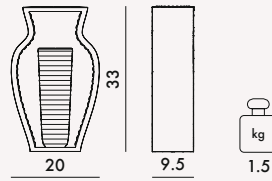

I SHINE 2013

Design Eugeni Quitllet

1215

MATERIAL

Transparent or coloured PMMA mass-dyed

TRANSPARENT

B4
Crystal

V9
Smoke

E2
Green

E4
Blue

E6
Pink

1215

1

1.8

0.014

39X25X15