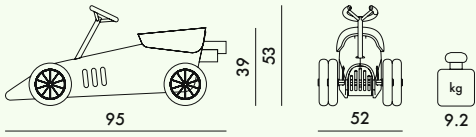

DISCOVOLANTE 2016

Design Piero Lissoni

2858

FRAME

Painted steel

SHELL AND SEAT

PMMA

WHEELS

EVA

TRANSPARENT

10
Red

2858

1

13.6

0.357

56X59X108