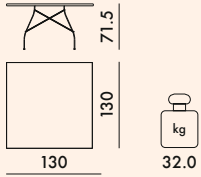

**4560**  
Polyester lacquered top  
Chrome-plated steel frame

**4567**  
Polyester lacquered top  
Gold-plated steel frame

**4570**  
Scratch-proof laminated top  
Chrome-plated steel frame

**FRAME**

Chrome-plated steel

**GLASS TOP**

MDF polyester lacquered with glass top

\*adjustable foot

|                  |         |      |       |           |
|------------------|---------|------|-------|-----------|
| <b>4560/4567</b> | 1 top   | 35.9 | 0.135 | 139X7X139 |
|                  | 1 frame | 8.39 | 0.107 | 80X74X18  |
| <b>4570</b>      | 1 top   | 36.5 | 0.135 | 139X7X139 |
|                  | 1 frame | 8.39 | 0.107 | 80X74X18  |
| <b>4572/4579</b> | 1 top   | 60.9 | 0.211 | 204X8X129 |
|                  | 1 frame | 8.39 | 0.107 | 80X74X18  |