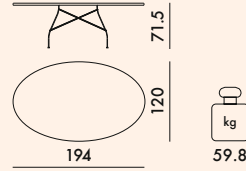

FRAME

Chrome-plated steel